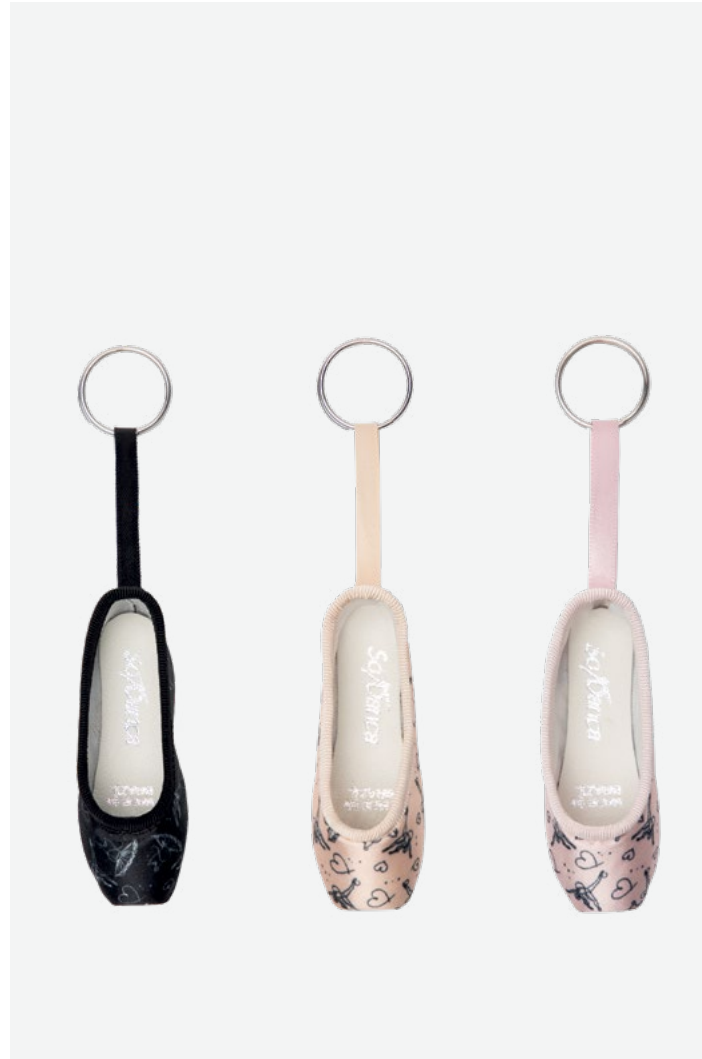

- Canvas
 - Made in Brazil
 - 2 external pockets, 3 internal pockets
- Size:** 23.5" x 12" x 9"

MB19 Bee Necessaire

- Canvas
- Made in Brazil

Size: 9.5" x 5.5" x 5.5"

SB2080 - Black

SB2081 - Salmon

MB20 Bee Bag

- Canvas
- Made in Brazil

Size: 20" x 11.5" x 6.5"

MB15 Pointe Shoe Covers

- Stretch Microfiber / Microsuede Sole
- Made in Brazil

Size: P(1-2.5), S(3-4.5), M(5-6.5), L(7-8.5)

SB2081 - Salmon

SB2084 - Petal Pink

MB14 Toe Pads

- Nylon
- Made in Brazil

Sizes: S, M, L

SB2083 - Salmon

SB2085 - Petal Pink

MB16 Key Chain

- Satin
- Made in Brazil

Size: 3"

SB2082 - Black

SB2083 - Salmon

SB2085 - Petal Pink

The
**“DO IT
AGAIN”
STAGE**

RDE2598 Marie Claire

- Microfiber / Sweetheart Stretch Lace

Adult Sizes: P, S, M, L, XL

01 - Black