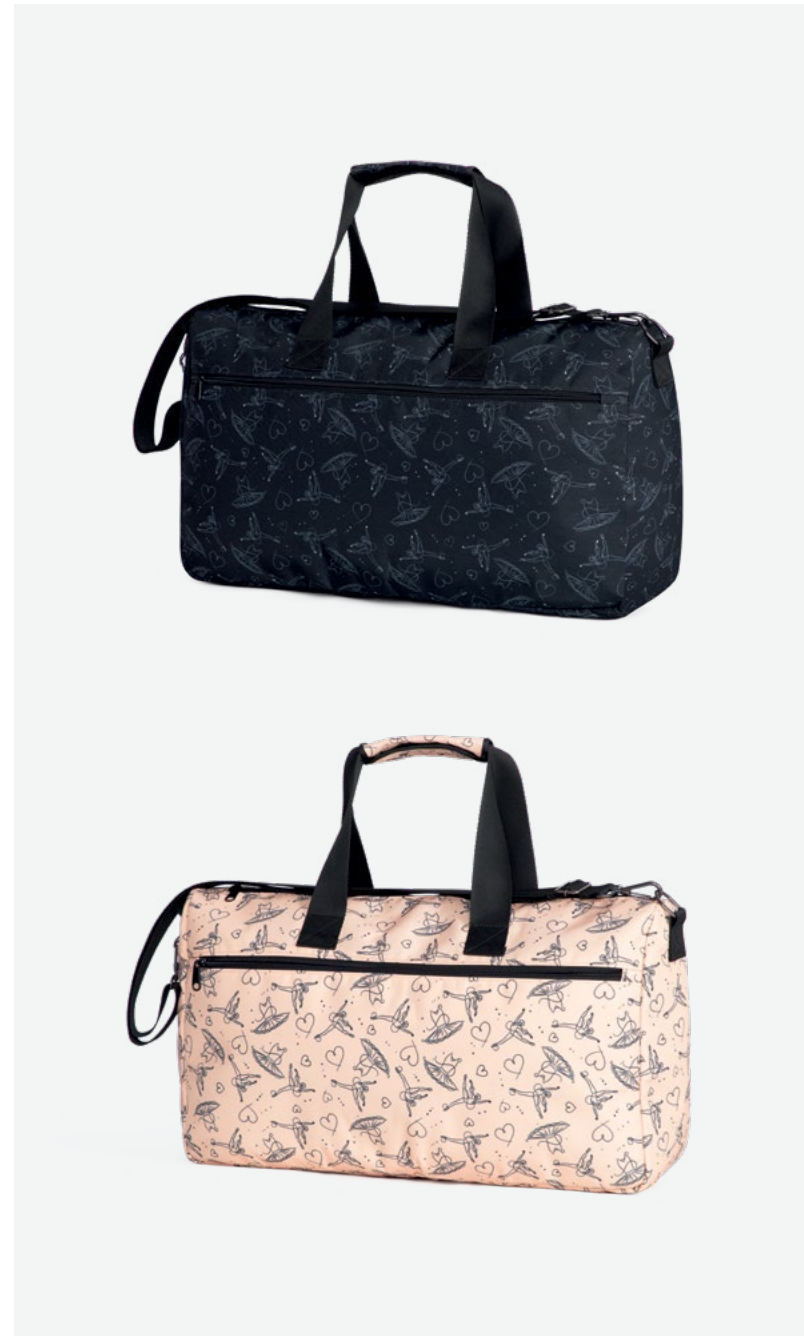

- Canvas
 - Made in Brazil
 - 2 external pockets, 3 internal pockets
- Size:** 23.5" x 12" x 9"

MB19 Bee Necessaire

- Canvas
- Made in Brazil

Size: 9.5" x 5.5" x 5.5"

SB2080 - Black

SB2081 - Salmon

MB20 Bee Bag