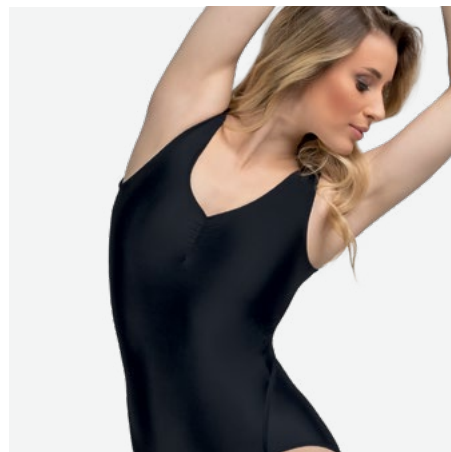

01 - Black

90 - Bordeaux

586 - Antique Rose

Scan to see
in action

RDE2712 Zephyrine

- Microfiber

Adult Sizes: P, S, M, L, XL

Scan to see
in action