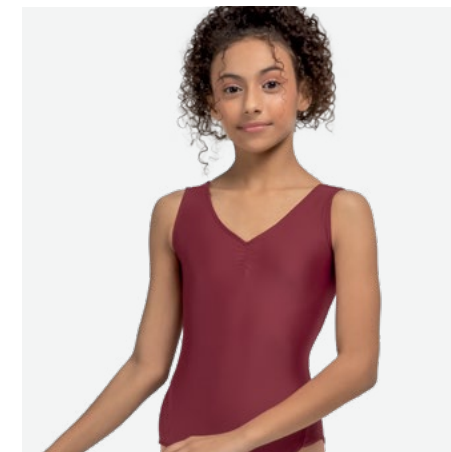

01 - Black

90 - Bordeaux

586 - Antique Rose

Scan to see
in action

RDE2712 Zephyrine

- Microfiber

Adult Sizes: P, S, M, L, XL

Scan to see
in action

01 - Black

16 - Navy

90 - Bordeaux

L2713 Zephy

- Microfiber

Child Sizes: 6x-7, 8-10, 12-14, YJr

Scan to see
in action

01 - Black