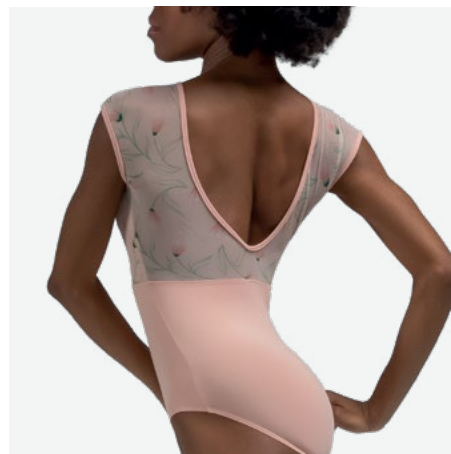

RDE2618 Katmiss

- Microfiber / Mesh Spandex

Adult Sizes: P, S, M, L, XL

Scan to see in action

01 - Black / SB1771

02 - White / SB1772

586 - Antique Rose / SB1773