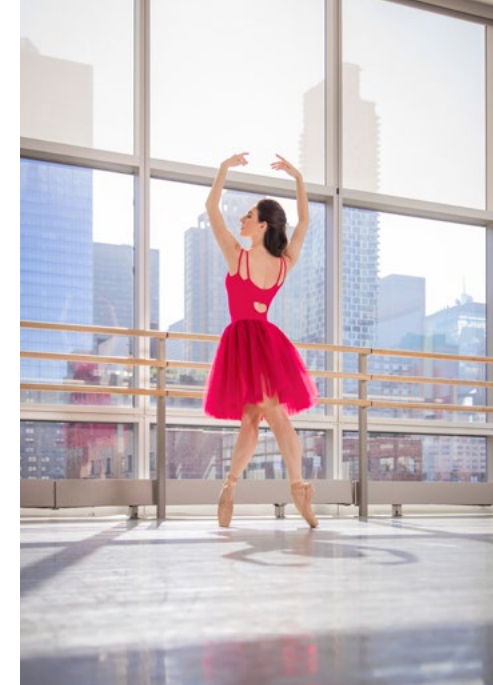

Love,
Tiler

the **TILER PECK** collection by *SoDanca*

LIMITED EDITION - JANUARY TO APRIL 2024

Love,
Tiler

the
TILER PECK
collection by *SóDança*

In this latest collection, renowned ballet dancer Tiler Peck has seamlessly merged the worlds of dance and fashion, infusing her passion for both art forms into a captivating line of dancewear. What sets this collection apart is not just its aesthetic appeal, but the unique and personal touch she adds by naming each piece after inspired by iconic ballets, roles she's performed throughout her illustrious career, and the legendary dancers who originated them. By intertwining her experiences on stage with her creative design process, Tiler Peck along with Só Dança's talented designers have created a collection that not only showcases her impeccable taste but also serves as a homage to the rich history and emotional depth of the ballet world. Each style becomes a wearable story, allowing dancers to connect with the grace, strength, and narrative that defines Tiler Peck's exceptional journey through the world of dance.