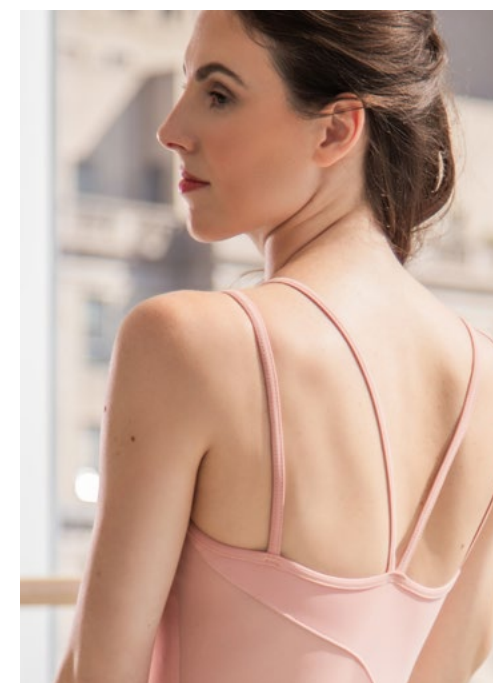

Love,
Tiler

the **TILER PECK** collection by *SoDanca*

LIMITED EDITION - JANUARY TO APRIL 2024

Love,
Tiler

the
TILER PECK
collection by *SóDança*

In this latest collection, renowned ballet dancer Tiler Peck has seamlessly merged the worlds of dance and fashion, infusing her passion for both art forms into a captivating line of dancewear. What sets this collection apart is not just its aesthetic appeal, but the unique and personal touch she adds by naming each piece after inspired by iconic ballets, roles she's performed throughout her illustrious career, and the legendary dancers who originated them. By intertwining her experiences on stage with her creative design process, Tiler Peck along with Só Dança's talented designers have created a collection that not only showcases her impeccable taste but also serves as a homage to the rich history and emotional depth of the ballet world. Each style becomes a wearable story, allowing dancers to connect with the grace, strength, and narrative that defines Tiler Peck's exceptional journey through the world of dance.